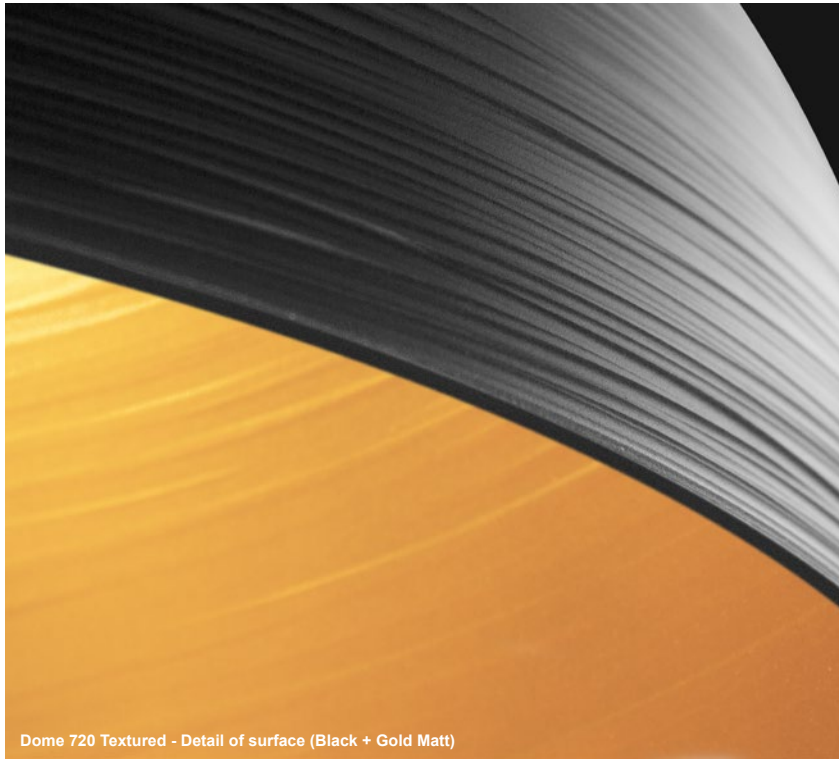

Dome 720 Textured

1x E27 - max. 60W
1x E27

108.38.xx

3x Titan - Non dim

(3x) 2700K - Ra90 - 10.2W - 937lm

108.2600.24.927.xx

(3x) 3000K - Ra90 - 10.2W - 925lm

108.2600.24.930.xx

(3x) 4000K - Ra90 - 10.2W - 938lm

108.2600.24.940.xx

3x Titan - 1-10V dim

(3x) 2700K - Ra90 - 10.2W - 937lm

108.2600.25.927.xx

(3x) 3000K - Ra90 - 10.2W - 925lm

108.2600.25.930.xx

(3x) 4000K - Ra90 - 10.2W - 938lm

108.2600.25.940.xx

3x Titan - DALI dim

(3x) 2700K - Ra90 - 10.2W - 937lm

108.2600.26.927.xx

(3x) 3000K - Ra90 - 10.2W - 925lm

108.2600.26.930.xx

(3x) 4000K - Ra90 - 10.2W - 938lm

108.2600.26.940.xx

3x Titan - Mains dim

(3x) 2700K - Ra90 - 10.2W - 937lm

108.2600.27.927.xx

(3x) 3000K - Ra90 - 10.2W - 925lm

108.2600.27.930.xx

(3x) 4000K - Ra90 - 10.2W - 938lm

108.2600.27.940.xx

3x Titan - Push dim

(3x) 2700K - Ra90 - 10.2W - 937lm

108.2600.29.927.xx

(3x) 3000K - Ra90 - 10.2W - 925lm

108.2600.29.930.xx

(3x) 4000K - Ra90 - 10.2W - 938lm

108.2600.29.940.xx

3x Titan - Dim-to-warm 1800-3000K

(3x) DTW - 9.4W - 688lm - DALI dim.

108.2600.26.DTW.xx

(3x) DTW - 9.4W - 688lm - Mains dim

108.2600.27.DTW.xx

Available colors:
000.0000.00.000.xx

Other RAL colors on request

01

18

03

12

25

15

05

11