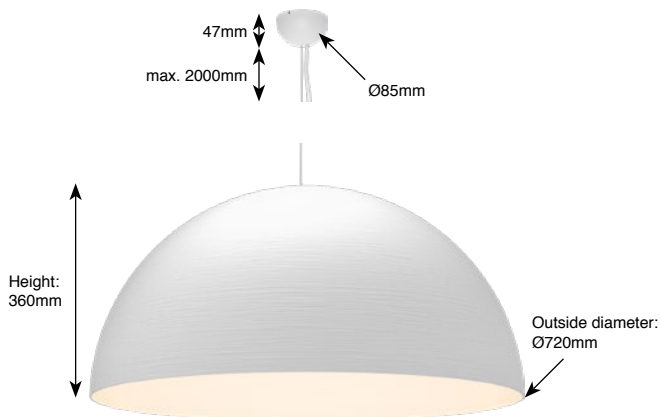

Dome 720 Textured

Type Lounge
Mounting Suspended
Material Aluminium
El. class / IP Class I / IP20
Warranty: see p.348

Titan

CCT 2700K / 3000K / 4000K
CRI Ra90 (Ra80 on request)
SDCM 3
Luminous Flux LED
2700K - Ra90: (3x) 1100lm (124lm/W)
3000K - Ra90: (3x) 1156lm (130lm/W)
4000K - Ra90: (3x) 1172lm (132lm/W)
Luminous Flux System
2700K - Ra90: (3x) 880lm (86lm/W)
3000K - Ra90: (3x) 925lm (91lm/W)
4000K - Ra90: (3x) 938lm (92lm/W)
Beam angle 28° / 40°
LED Power (3x) 8.9W / 350mA (excl. driver)
System Power (3x) 10.2W / 350mA (incl. driver)

Titan Dim-to-warm LED (more info see p.330)

CCT Dim-to-warm 1800-3000K
CRI Ra90
Luminous Flux LED: (3x) 860lm - System: (3x) 688lm
LED Power (3x) 8.2W / 250mA (excl. driver)
System Power (3x) 9.4W / 250mA (incl. driver)

Suspension set (included):

- Ceiling box (matching luminaire color)
- Integrated strain relief
- Single steel suspension wire
- 230V Textile supply cable max. 2000mm:
  - White cable: White luminaire
  - Grey cable: Grey luminaire
  - Black cable: All other luminaire colors

Dome 720 Textured (Black + Gold Matt)